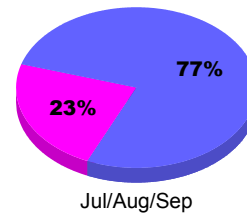

YTD Status Quo Clubs 2011-2012

Status Quo Clubs Compared to Status Quo Members

Legend: Status Quo Clubs (Cyan), Total Status Quo Members (Green)

MEMBERSHIP

Membership Results
2011-2012

Membership
2010-2011

Month	Net Memb Goal	Actual New Memb	Actual Dropped Memb	Gain/Loss of Memb	Gain/Loss of Memb
Jul/Aug/Sep		28	-30	-2	-10
Totals		28	-30	-2	-10

Membership Results 2011-2012

Goal, New, Dropped, Gain/Loss

Legend: Goal (Cyan), Actual (Green), Dropped (Yellow), Gain Loss (Magenta)

Comparison of Membership Gain/Loss

Current Year Compared to the Previous Year

Legend: Current Year (Cyan), Previous Year (Green)

Gender Comparison 2011-2012

Legend: Male (Blue), Female (Magenta)